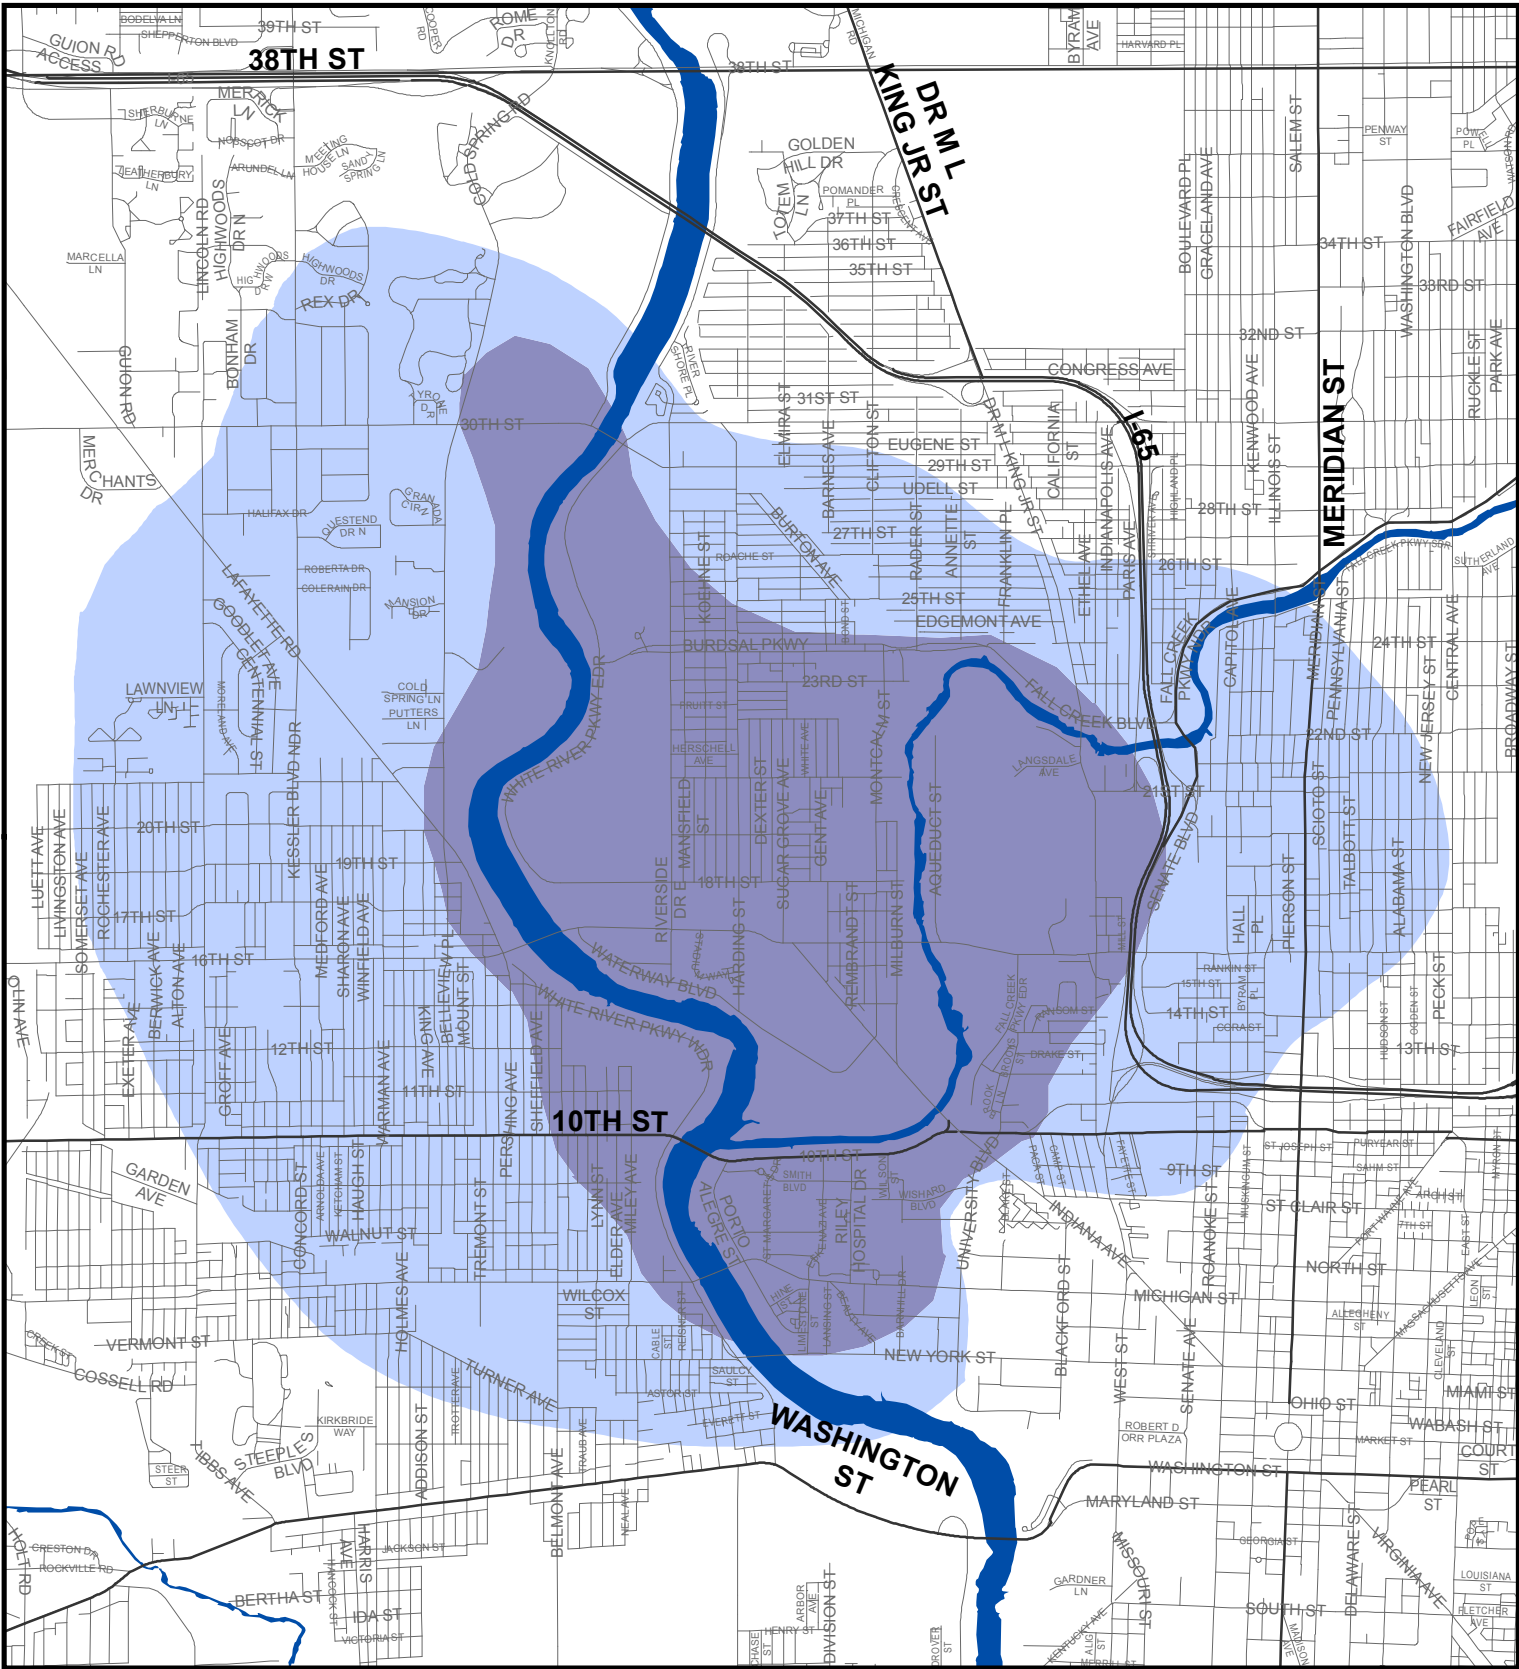

# WHITE RIVER WELLFIELD DISTRICT

## Marion County, Indiana

**White River Wellfield District**

**Time of Travel**

- 1 Year
- 5 Year
- Street
- River

0    0.25    0.5    1  
Miles

July 28, 2017  
P:/gis/projects/beh/2017/147632