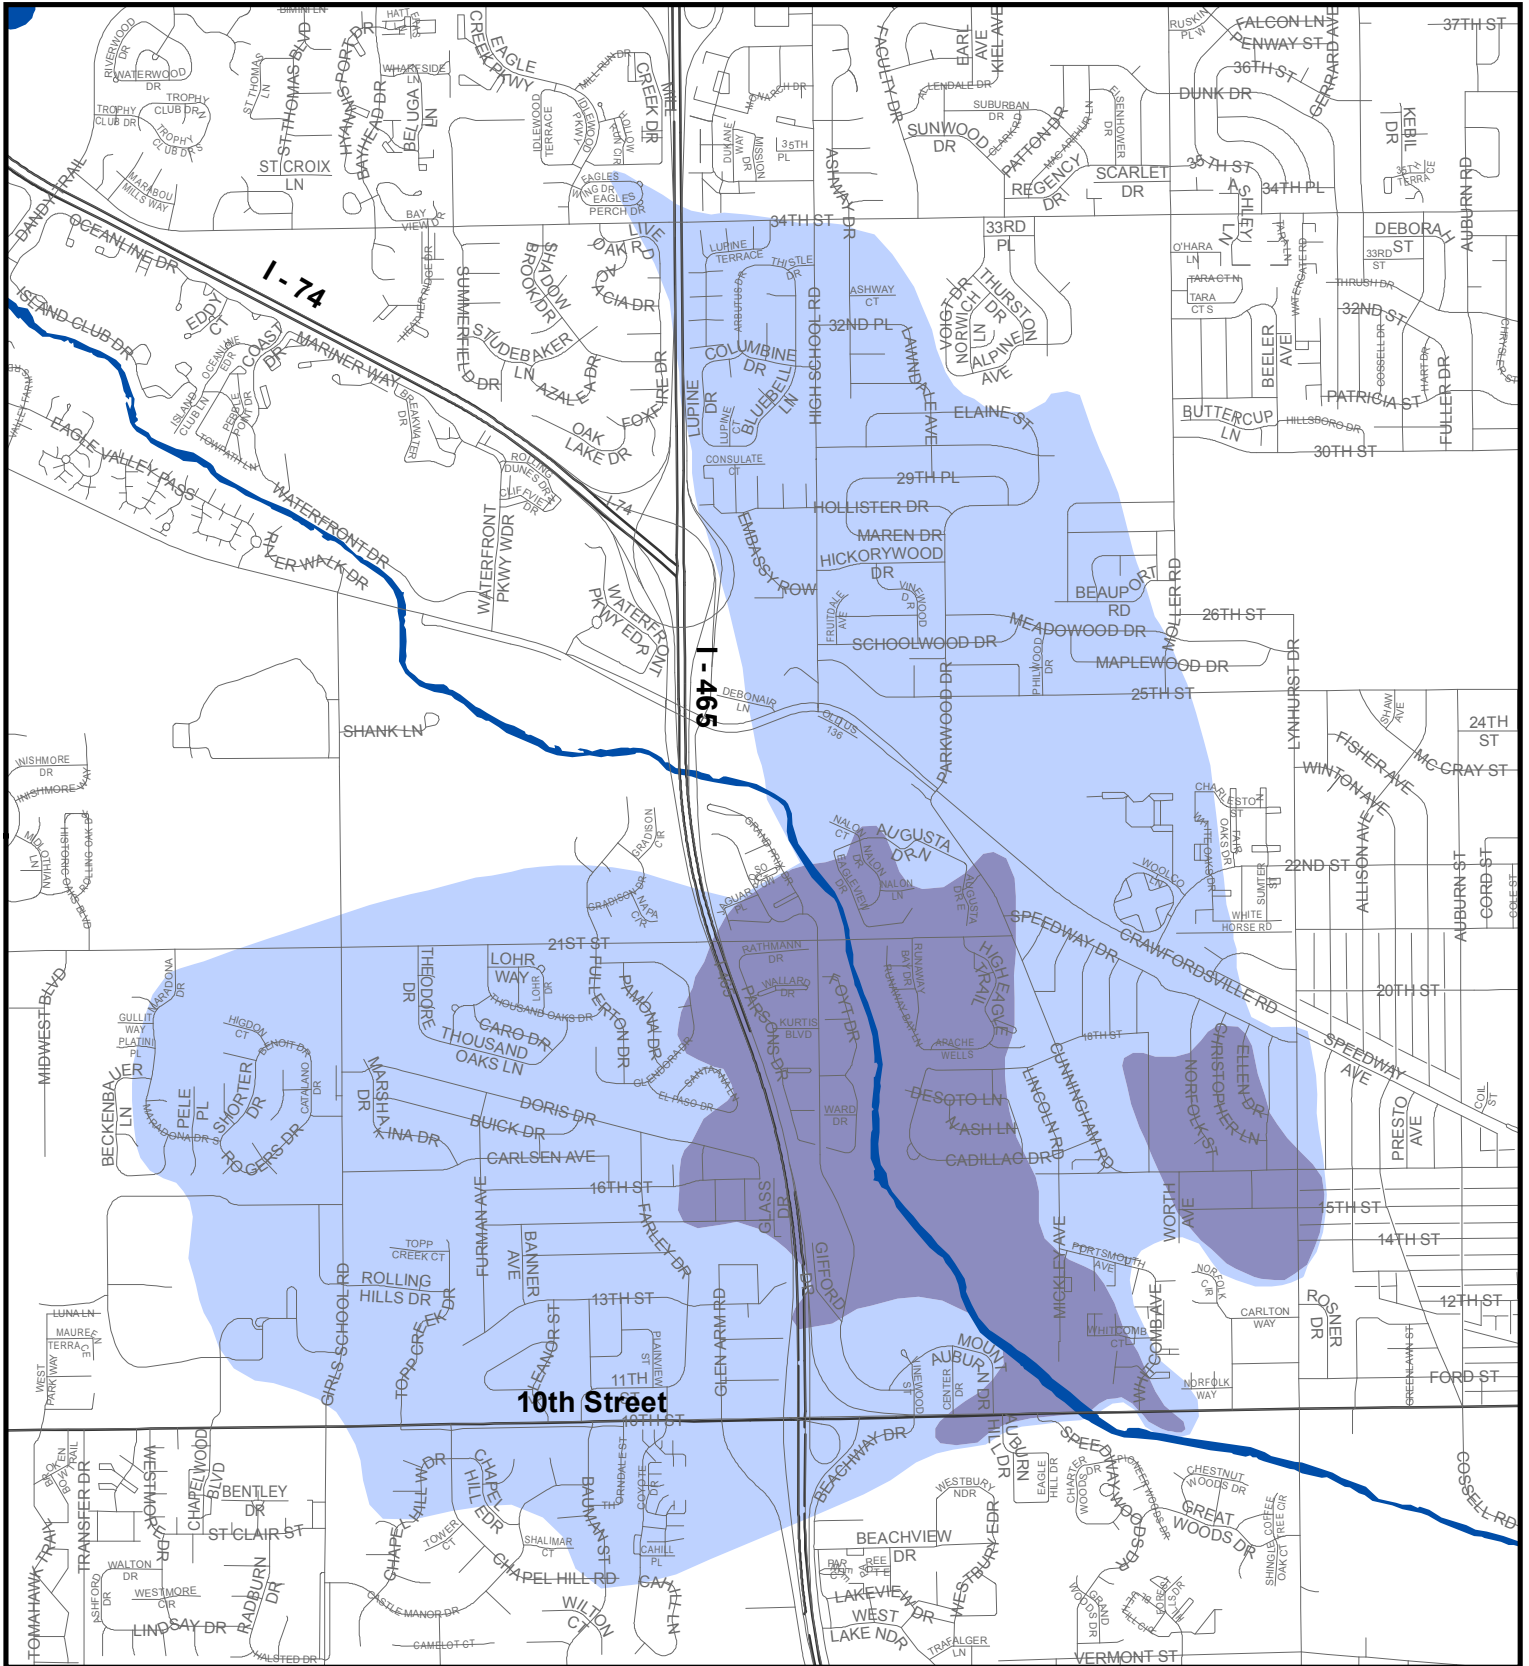

SPEEDWAY WELLFIELD DISTRICT

Marion County, Indiana

Speedway Wellfield District

Time of Travel

- 1 Year
- 5 Year
- Street
- River