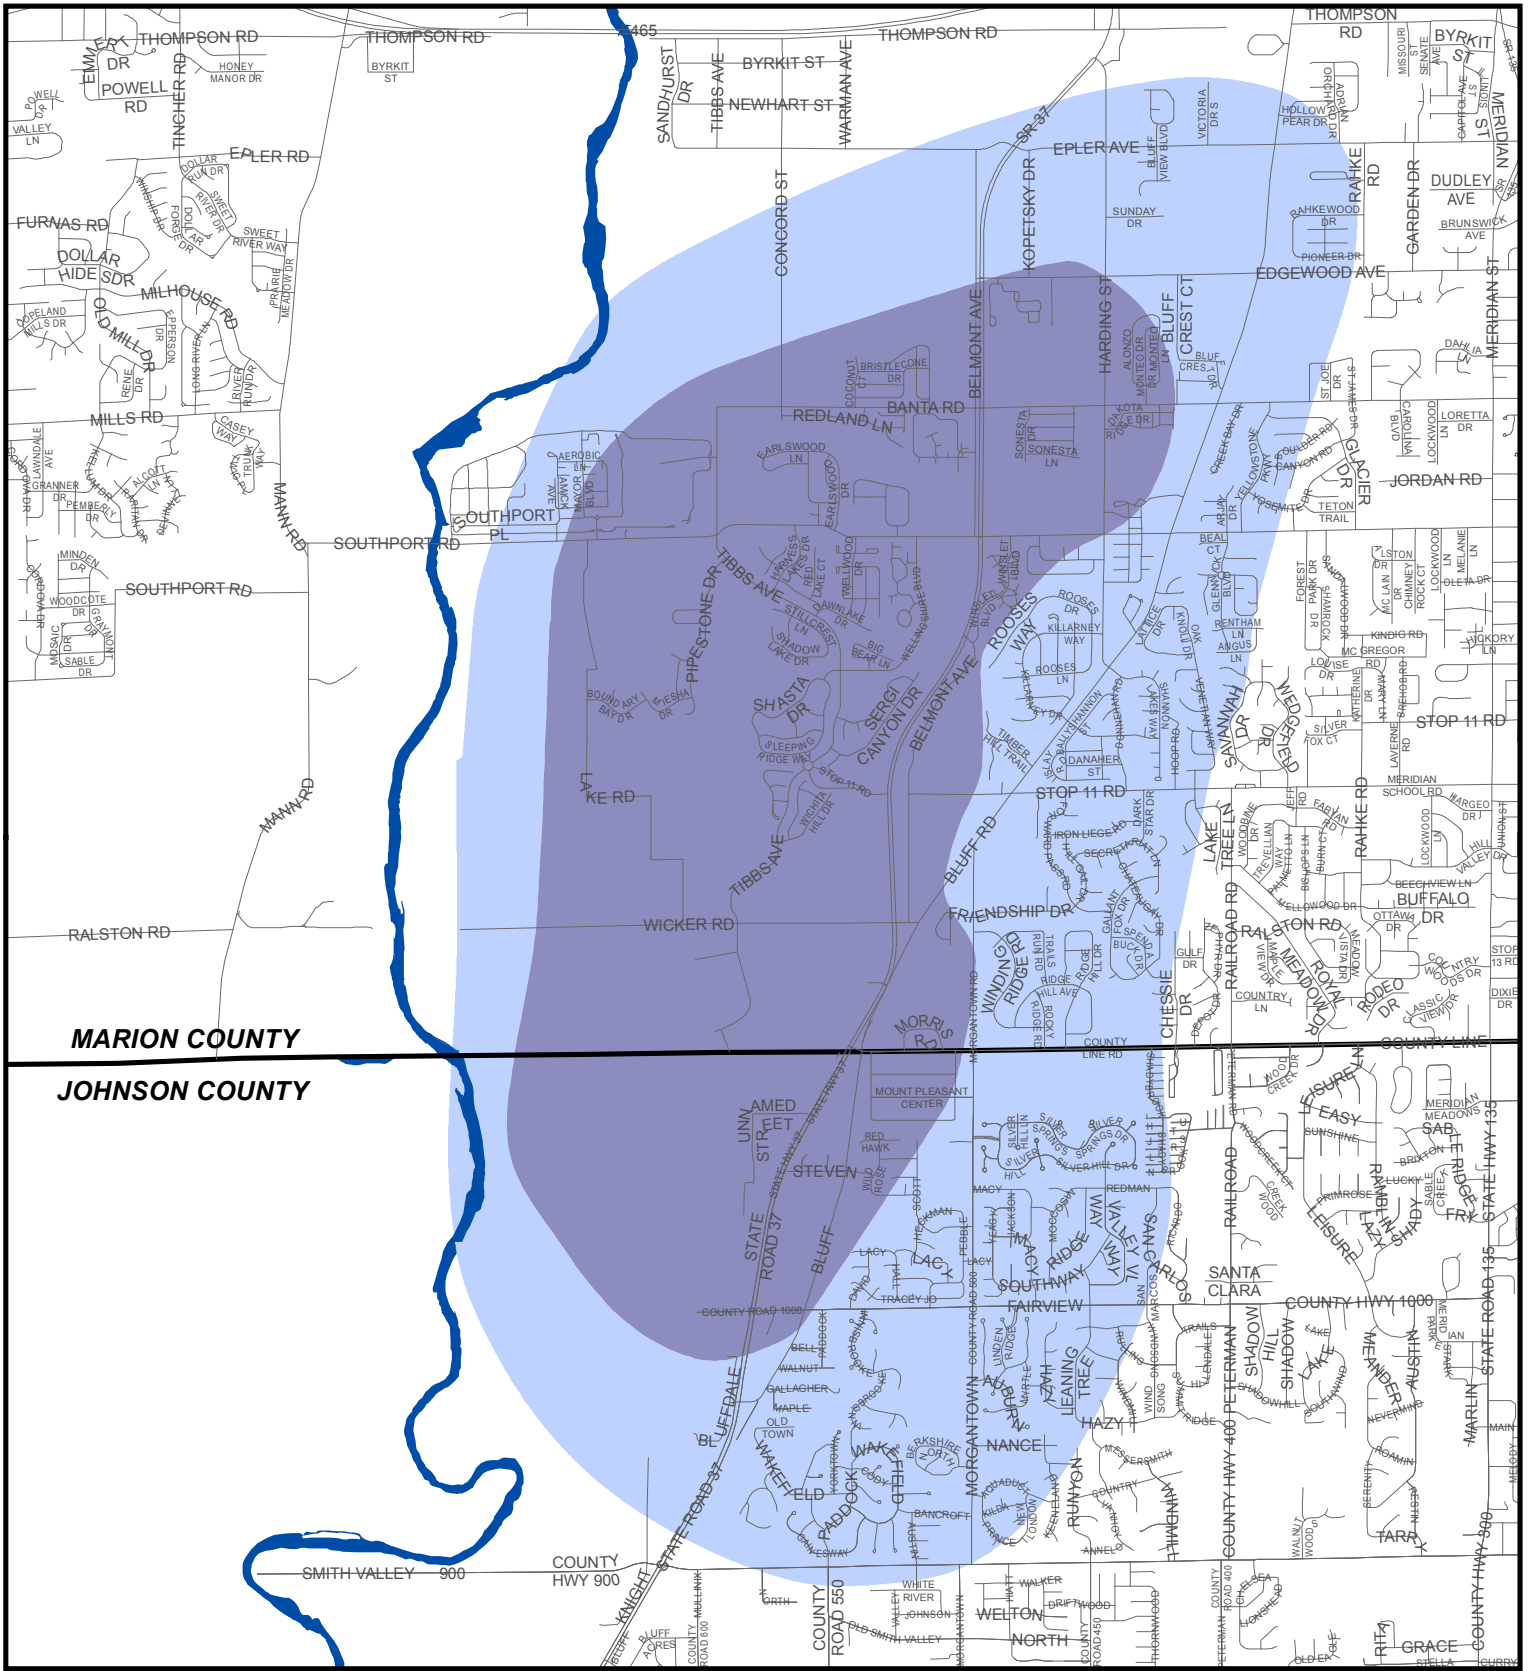

SOUTH WELLFIELD DISTRICT

Marion County, Indiana

MARION COUNTY

JOHNSON COUNTY

South Wellfield District

Time of Travel

- 1 Year
- 5 Year
- Street
- County
- River